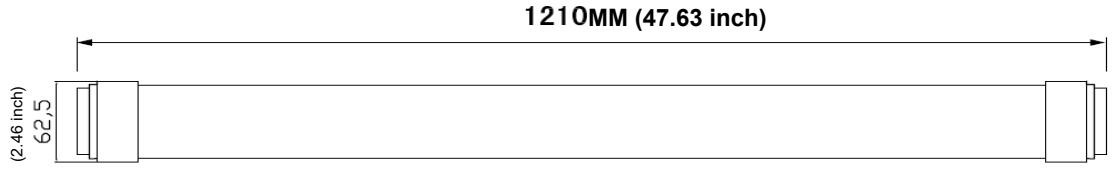

DIMENSION

Input voltage: AC120~277V white: N , Black: L , Purple: 0~10V+ , Gray: 0~10V -