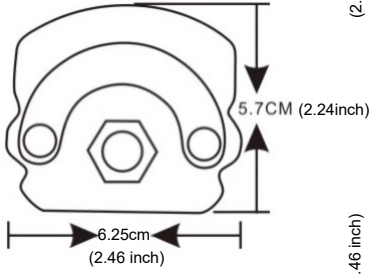

DIMENSION

Input voltage: AC120~277V white: N , Black: L , Purple: 0~10V+ , Gray: 0~10V -