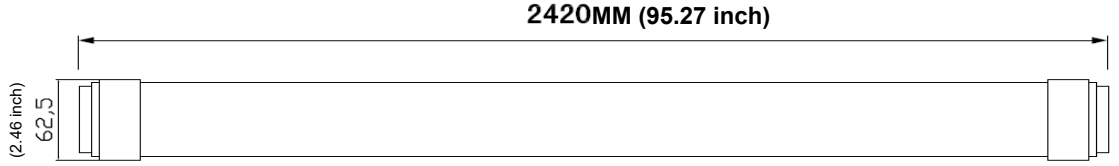

DIMENSION

Input voltage: AC120~277V white: N , Black: L , Purple: 0~10V+ , Gray: 0~10V -

Input voltage: AC120~277V white: N , Black: L , Purple: 0~10V+ , Gray: 0~10V -

Installation Guide

Instruction # 1

Installation

Ceiling installation

Instruction # 2

Step 1

Step 2

Step 3

PHOTOMETRIC REPORT