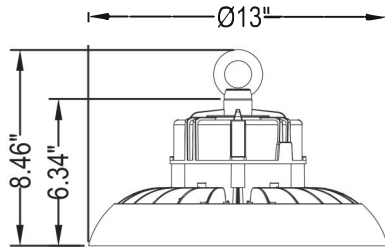

Dimensions

100W/150W: 11.9" Dia. x 2.68" Depth
 200W: 14.9" Dia. x 2.99" Depth

Weight

100W and 150W: 9.2 lbs
 200W: 14.3 lbs

100W

150W

200W

DIMMER CONNECTION