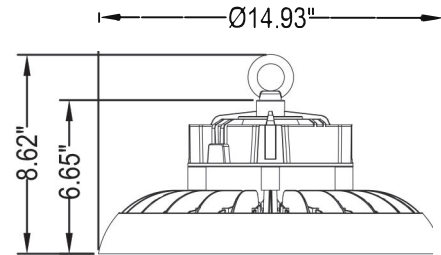

Dimensions

100W/150W: 11.9" Dia. x 2.68" Depth
 200W: 14.9" Dia. x 2.99" Depth

Weight

100W and 150W: 9.2 lbs
 200W: 14.3 lbs

100W

150W

200W

DIMMER CONNECTION