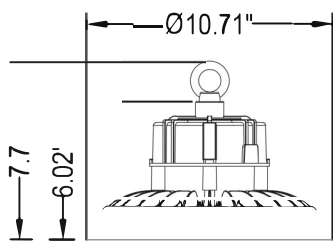

Dimensions

100W/150W: 11.9" Dia. x 2.68" Depth
 200W: 14.9" Dia. x 2.99" Depth

Weight

100W and 150W: 9.2 lbs
 200W: 14.3 lbs

100W

150W

200W

DIMMER CONNECTION