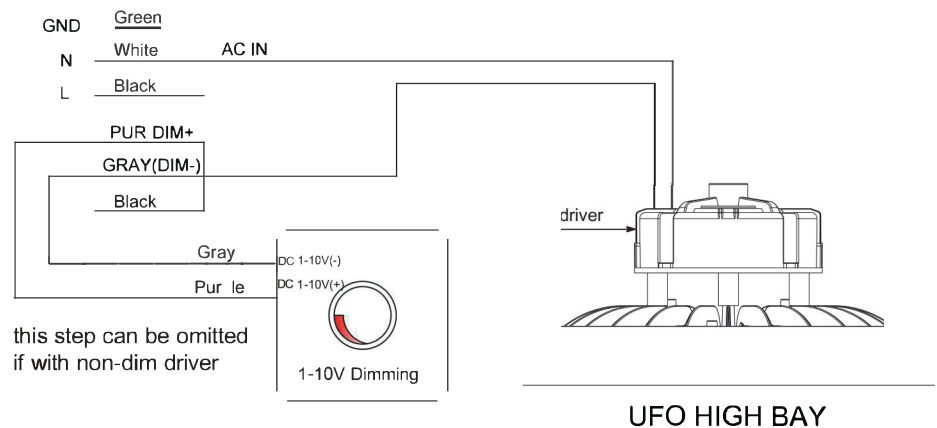

LED UFO High Bay Fixture

SPECIFICATIONS

Model No.	Power	Lumens	Lumen Efficiency	CCT	Dimmable	Mounting Height	Voltage	Qty per Case
JEN-UFO12-100W-110- H	100w	13,000	130LM/W	4000K/5000K	0-10v	15' to 20'	AC100-277V	1
JEN-UFO24-150W-110- H	150w	19,500	130LM/W	4000K/5000K	0-10v	20' to 25'	AC100-277V	1
JEN-UFO24-200W-110- H	200w	26,000	130LM/W	4000K/5000K	0-10v	25' to 30'	AC100-277V	1

Dimensions

100W/150W: 11.9" Dia. x 2.68" Depth
200W: 14.9" Dia. x 2.99" Depth

Weight

100W and 150W: 9.2 lbs
200W: 14.3 lbs

DIMMER CONNECTION

1. Compatible with 0-10V dimming.
2. Connect wires as below, purple wire is D +, gray wire is D -, cap black wire.

MOUNTING HEIGHT & EQUIVALENCE