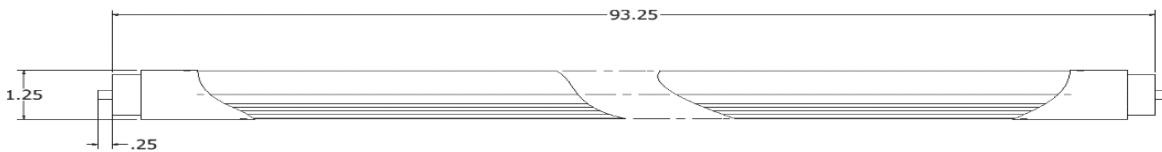

CRI: >80

CCT: 4000K/5000K/6500K

Aluminum gross weight: 300G

Ambient temp: -4°F to 110°F

PRODUCT SPECIFICATION

SKU	Power	Lumens	Lumen Efficiency	CCT	LED Type	Voltage
JEN-T8-36P8FT	36W	3960	110LM/W	3500K-5000K	192*2835	AC100-277V
JEN-T8-50P8FT	50W	5500	110LM/W	3500K-5000K	240*2835	AC100-277V
JEN-T8-60P8FT	60W	6600	110LM/W	3500K-5000K	384*2835	AC100-277V

DIMENSION

Unit: inch

PACKAGE INFORMATION

Package Dimension	Package Weight	Pc/Pack
95.0" x 7.5" x 7.0"	33.84 lb	25

INSTALLATION

Photometric Diagram

JEN-T8-36P8FT

JEN-T8-50P8FT