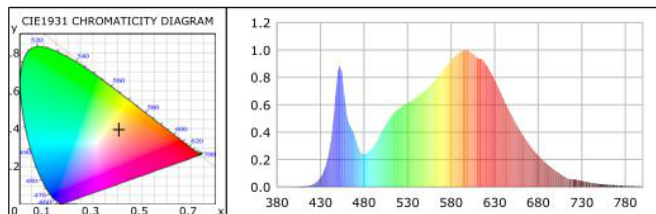

JEN-T8-50P8FT