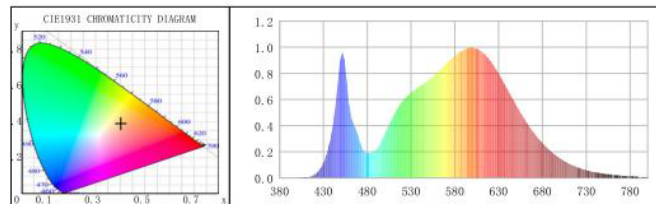

PRODUCT SPECIFICATION

SKU	Power	Lumens	Lumen Efficiency	CCT	LED Type	Voltage
JEN-T8-36P8FT	36W	3960	110LM/W	3500K-5000K	192*2835	AC100-277V
JEN-T8-50P8FT	50W	5500	110LM/W	3500K-5000K	240*2835	AC100-277V
JEN-T8-60P8FT	60W	6600	110LM/W	3500K-5000K	384*2835	AC100-277V

DIMENSION

Unit: inch

PACKAGE INFORMATION

Package Dimension	Package Weight	Pc/Pack
95.0" x 7.5" x 7.0"	33.84 lb	25

INSTALLATION

Photometric Diagram

JEN-T8-36P8FT

JEN-T8-50P8FT

JEN-T8-60P8FT