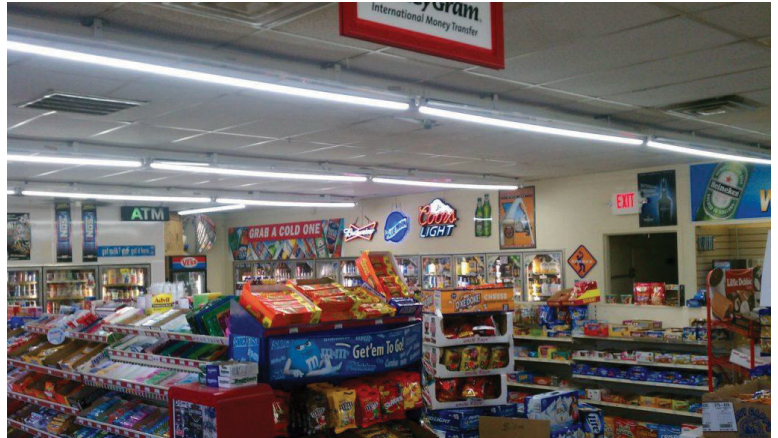

8 FOOT T8 LED TUBE (BALLAST BYPASS)

Spec Sheet

Applications:

Supermarket / subway/ office / shopping mall / hotel/
hospital / school / showrooms ...

GENERAL DESCRIPTION

T8 LED 8FT Tube Lights offer the highest standard in commercial lighting. These frosted LED tube lights are compatible with T8, T10 and T12 fixtures and come with free LED non-shunted tombstones, making it easy to retrofit and direct wire the tubes with a ballast bypass installation.

FEATURES

- Aluminum housing
- 8 FT tube: shorter installation time
- High energy efficiency: save more than 60% energy versus T8 fluorescent lamps
- RoHS Compliant - Mercury Free: eliminate disposal problems
- Instant-on light/ No Flicker
- High uniformity of light

APPLICATIONS

Suitable for Supermarket / subway/ office / shopping mall / hotel/ hospital / school / showrooms ...

SPECIFICATIONS

Volts: 120-277VAC

Power Factor: >0.9

THD: <20%

Average Rated Life: 50,000

Beam Angle: 180°